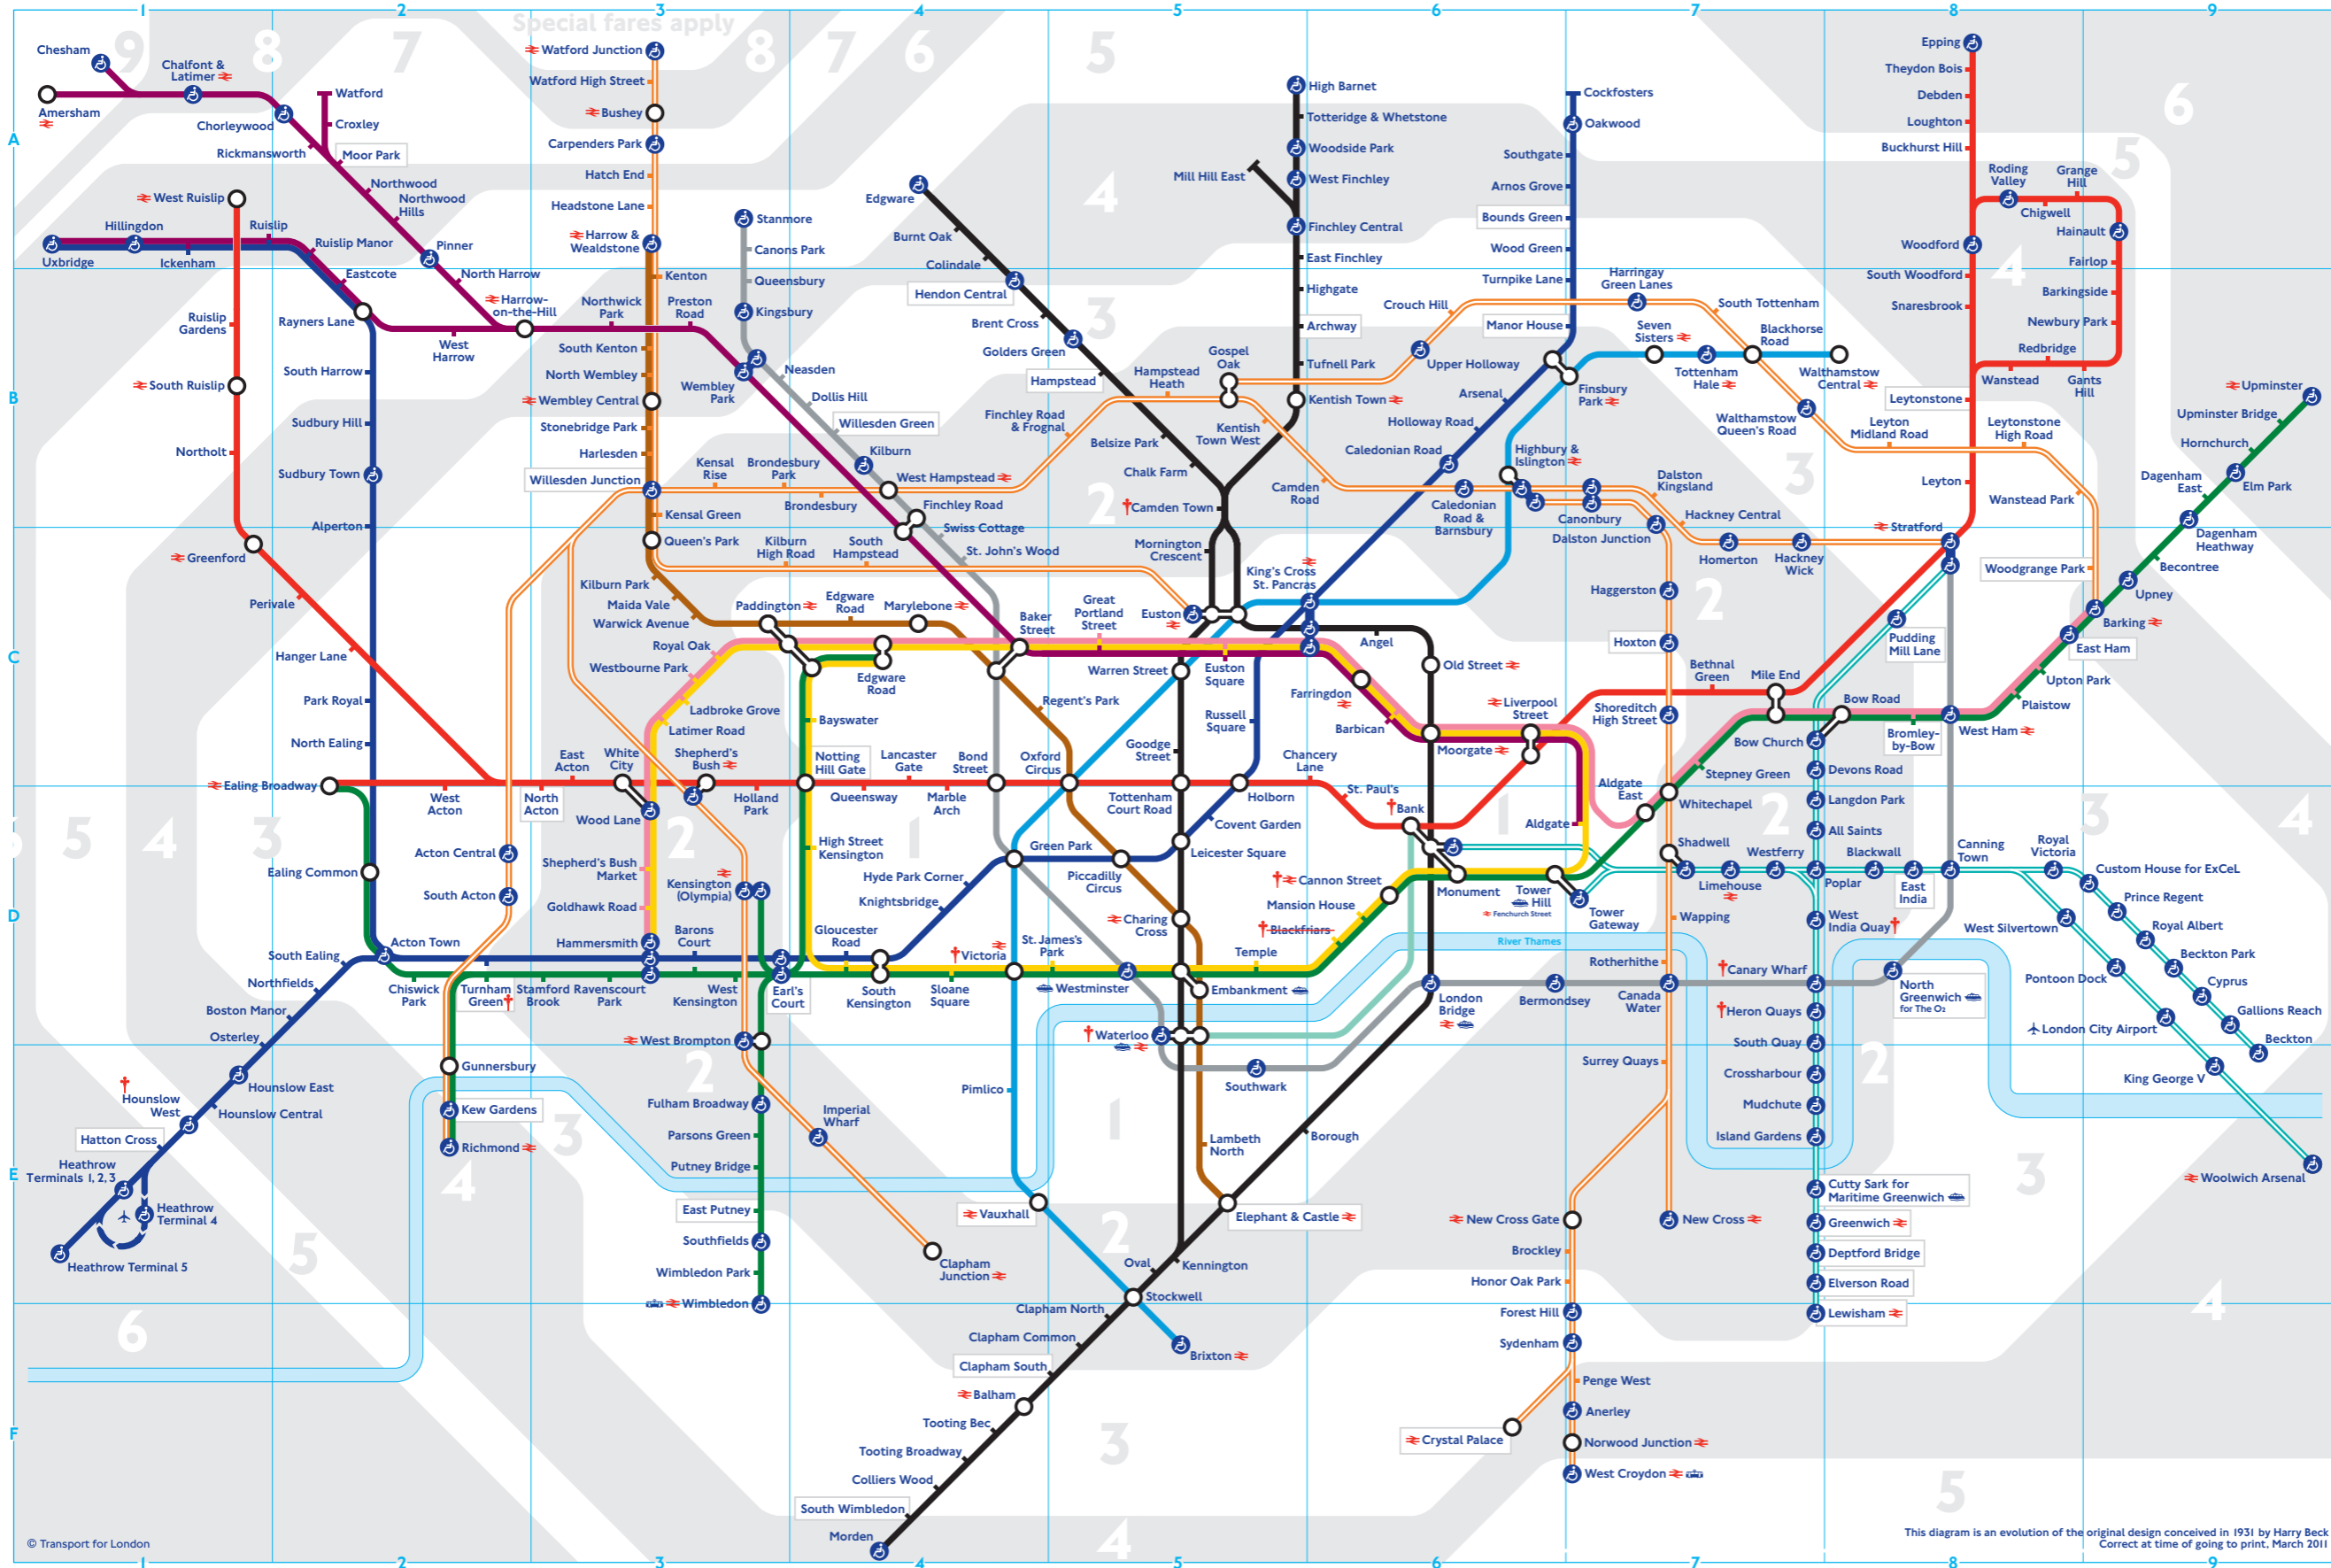

Tube map

† Check before you travel

Bank	Waterloo & City line open 0615 until 2148 Mondays to Fridays and 0800 until 1830 Saturdays, and closed Sundays and Public Holidays
Blackfriars	Underground station closed until late 2011
Camden Town	From 1300 until 1730 Sundays open for interchange and exit only
Canary Wharf	Step-free interchange between Underground, Canary Wharf DLR and Heron Quays DLR stations at street level
Cannon Street	Open until 2100 Mondays to Fridays. Closed Saturdays and Sundays
Heron Quays	Step-free interchange between Heron Quays and Canary Wharf Underground station at street level
Hounslow West	Step-free access for wheelchair users only
Turnham Green	Served by Piccadilly line trains early mornings and late evenings only
Victoria	Major escalator refurbishment works until early 2012. Use nearby stations or alternative routes
Waterloo	Waterloo & City line open 0615 until 2148 Mondays to Fridays and 0800 until 1830 Saturdays, and closed Sundays and Public Holidays
West India Quay	Not served by DLR trains from Bank towards Lewisham at peak times

Key to lines

- Bakerloo
- Central
- Circle
- District
- Hammersmith & City
- Jubilee
- Metropolitan
- Northern
- Piccadilly
- Victoria
- DLR
- Waterloo & City
- London Overground

This diagram is an evolution of the original design conceived in 1931 by Harry Beck. Correct at time of going to print, March 2011